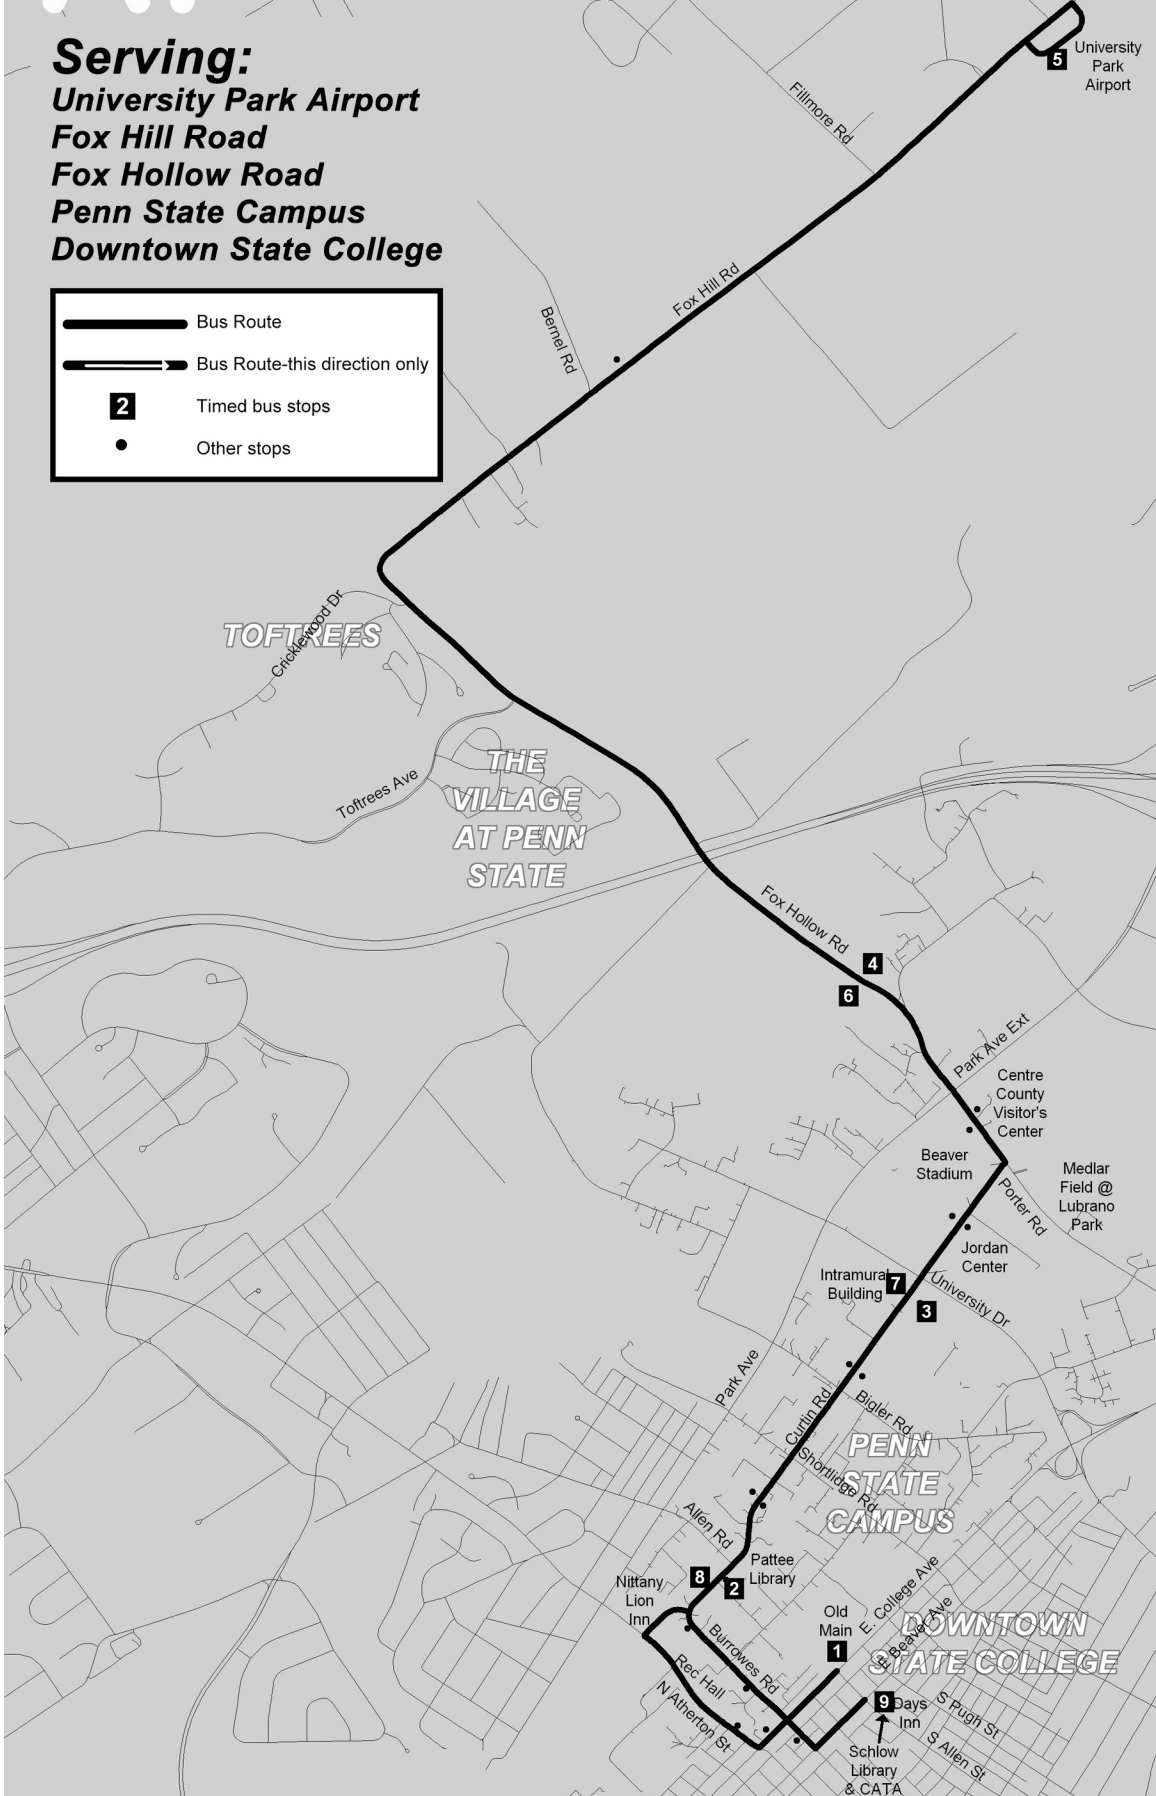

# AP University Park Airport

**Serving:**  
**University Park Airport**  
**Fox Hill Road**  
**Fox Hollow Road**  
**Penn State Campus**  
**Downtown State College**

|   |                               |
|---|-------------------------------|
|  | Bus Route                     |
|  | Bus Route-this direction only |
|  | Timed bus stops               |
|  | Other stops                   |

### OUTBOUND:

*to Univ. Park Airport*

|   |   |   |   |                                 |
|---|---|---|---|---------------------------------|
| <i>leave Downtown: College Avenue at Allen Street</i> | Campus: Pattee Transit Center Eastbound | Campus: Curtin Road at Shields Building | Campus: Fox Hollow Road at Orchard Road | arrive: University Park Airport |
|---|---|---|---|---------------------------------|

### INBOUND:

*to Campus & Downtown*

|                                |   |  |   |  |
|--------------------------------|---|--|---|--|
| leave: University Park Airport | Campus: Fox Hollow Road at Orchard Road | Campus: Curtin Rd at the Intramural Building | Campus: Pattee Transit Center Westbound | <i>arrive Downtown: Schlow Library/CATA office</i> |
|--------------------------------|---|--|---|--|