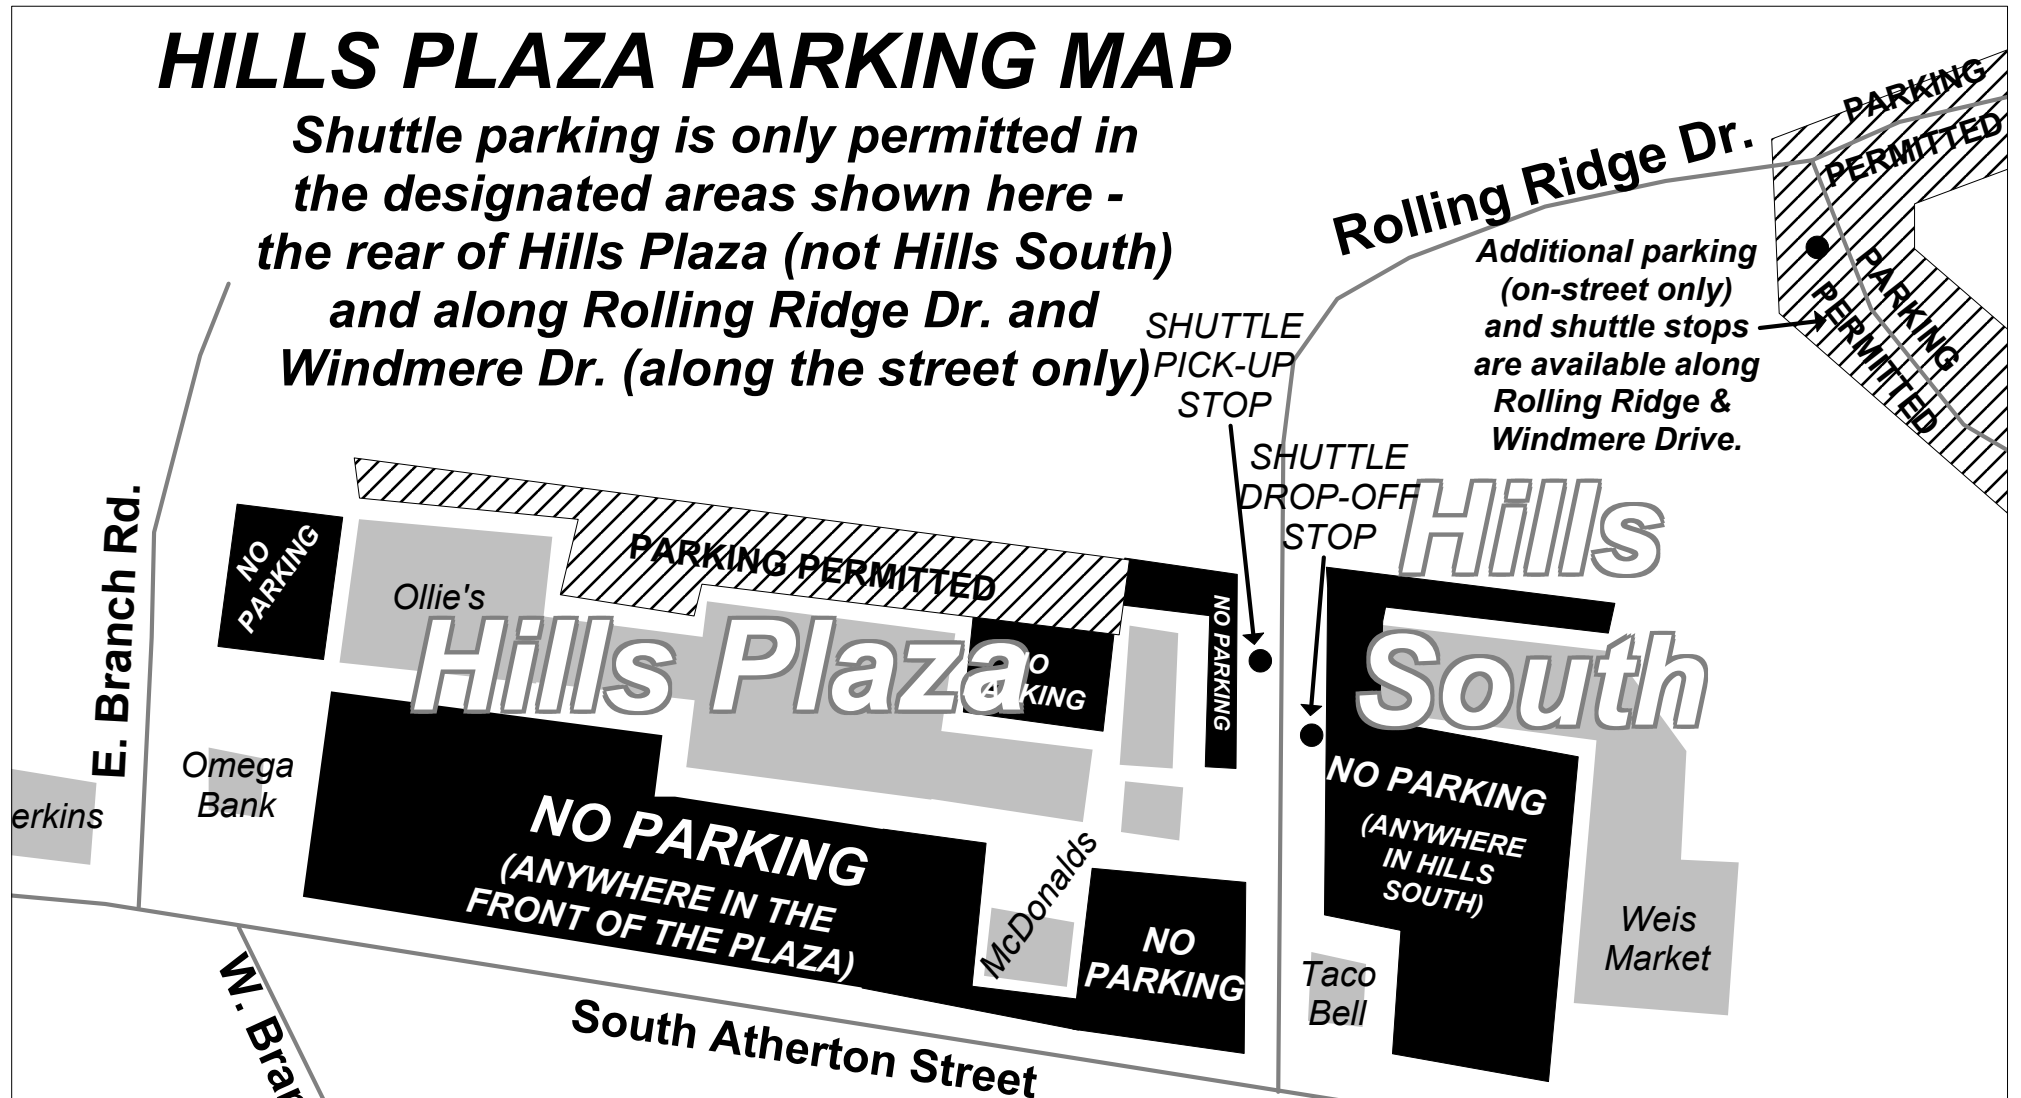

HILLS PLAZA PARKING MAP

Shuttle parking is only permitted in the designated areas shown here - the rear of Hills Plaza (not Hills South) and along Rolling Ridge Dr. and Windmere Dr. (along the street only)

Rolling Ridge Dr. PARKING PERMITTED
Additional parking (on-street only) and shuttle stops are available along Rolling Ridge & Windmere Drive.

SHUTTLE PICK-UP STOP

SHUTTLE DROP-OFF STOP

NO PARKING

Ollie's

PARKING PERMITTED

Hills Plaza

NO PARKING

NO PARKING

Hills South

NO PARKING (ANYWHERE IN HILLS SOUTH)

Omega Bank

NO PARKING (ANYWHERE IN THE FRONT OF THE PLAZA)

McDonald's

NO PARKING

Taco Bell

Weis Market

E. Branch Rd.

W. Branch Rd.

South Atherton Street

Rolling Ridge Dr.