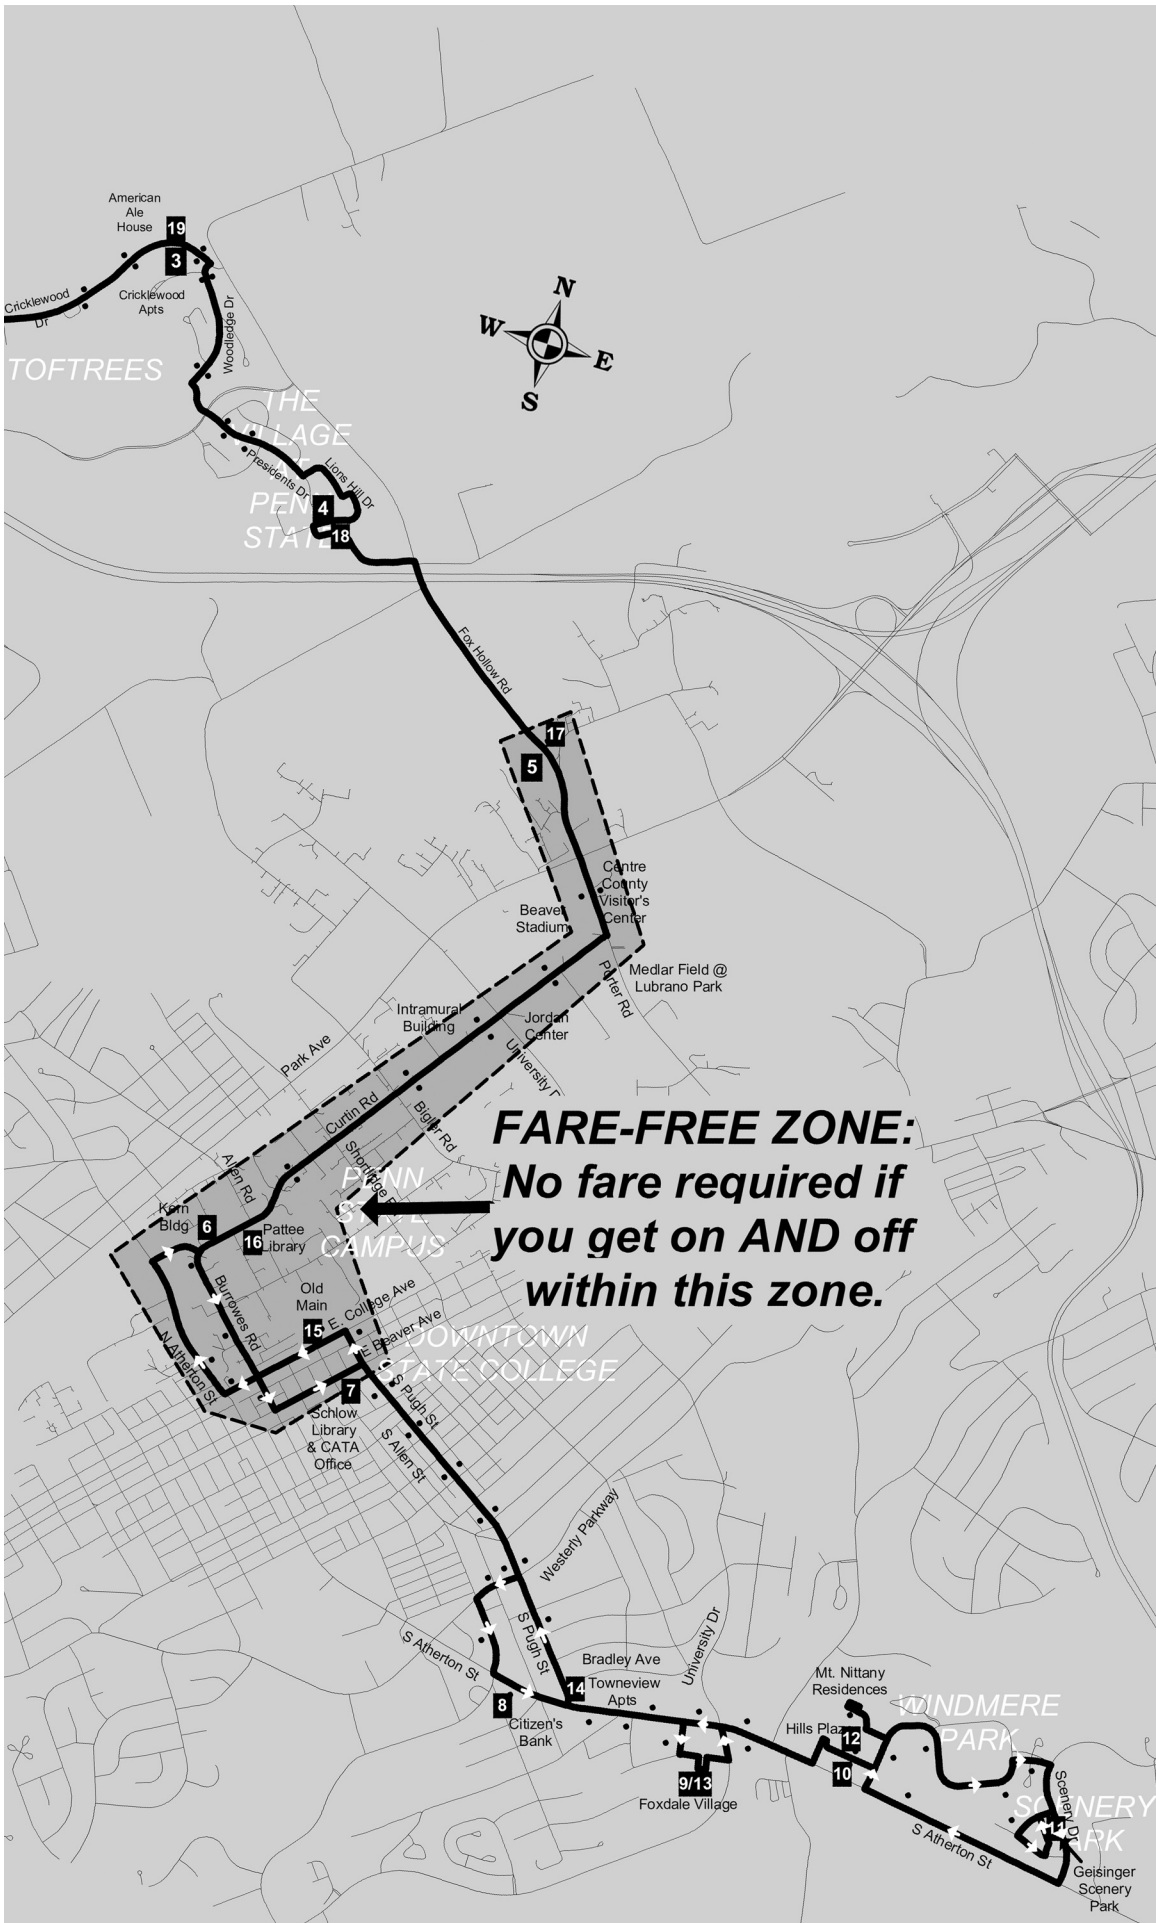

# HP Toftrees/Scenery Park

- Serving:**
- Geisinger Gray's Woods***
  - The Colonnade***
  - Woodycrest***
  - Toftrees***
  - Turtle Creek Apartments***
  - Cricklewood Drive***
  - The Village at Penn State***
  - Centre County/Penn State Visitor Center***
  - Penn State Campus***
  - Downtown State College***
  - Pugh Street***
  - Townview Apartments***
  - Foxdale Village***
  - Hills Plaza***
  - Windmere Park***
  - Geisinger Scenery Park***

**FARE-FREE ZONE:**  
 No fare required if  
 you get on AND off  
 within this zone.

### Sunday: NO SERVICE

PM trips are in bold

**FARE FREE ZONE: Service is free within this zone.**  
**No fare required if you get on AND off between stops 5-7**

These trips operate only during Penn State Fall and Spring semesters (Full Service). Please check the CATABUS Service Calendar for exact dates.