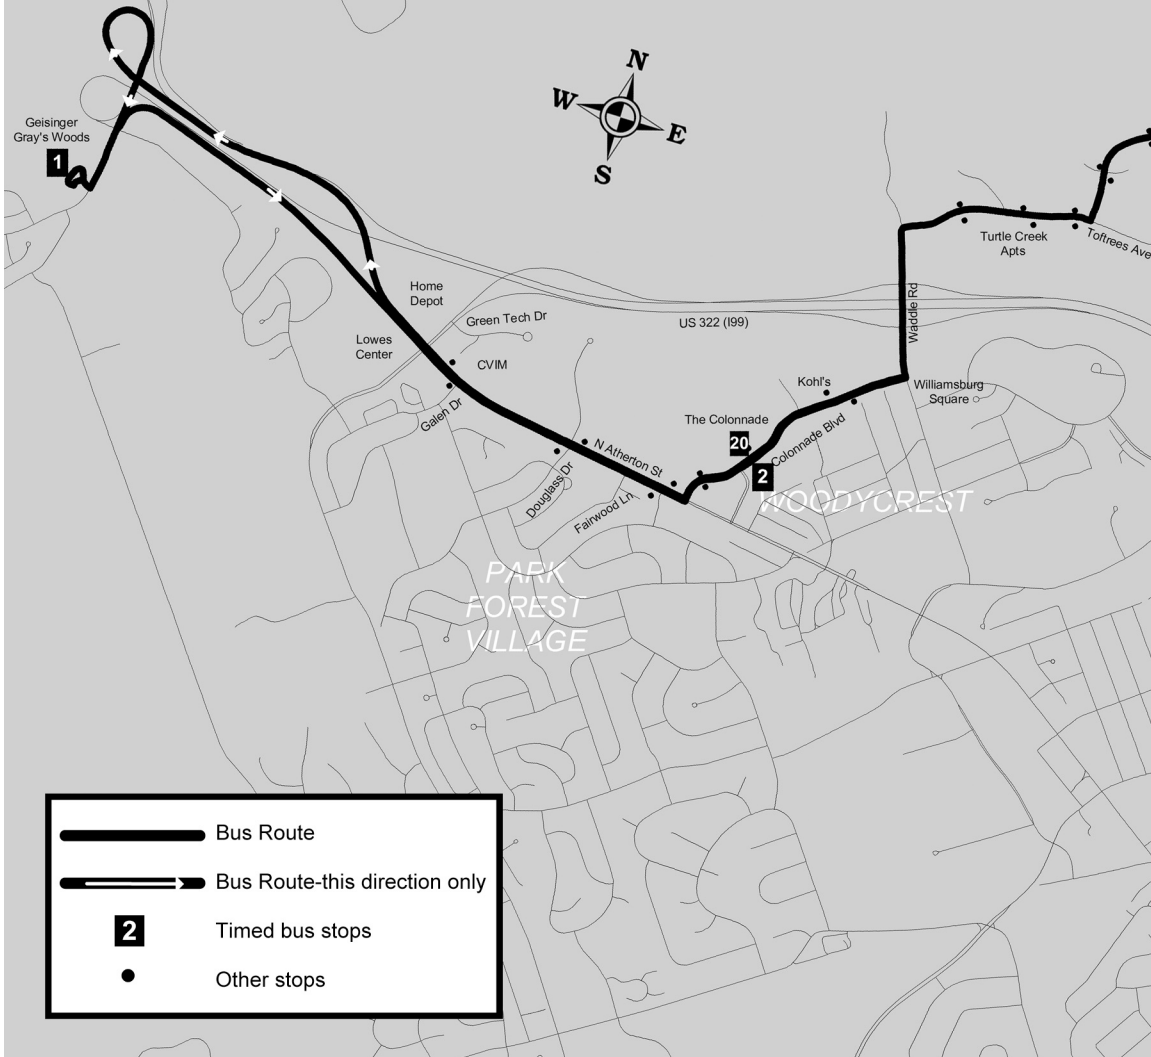

# HP Toftrees/Scenery Park

- Serving:**
- Geisinger Gray's Woods***
  - The Colonnade***
  - Woodycrest***
  - Toftrees***
  - Turtle Creek Apartments***
  - Cricklewood Drive***
  - The Village at Penn State***
  - Centre County/Penn State Visitor Center***
  - Penn State Campus***
  - Downtown State College***
  - Pugh Street***
  - Townview Apartments***
  - Foxdale Village***
  - Hills Plaza***
  - Windmere Park***
  - Geisinger Scenery Park***

**FARE-FREE ZONE:**  
 No fare required if  
 you get on AND off  
 within this zone.

## HP Route timetable

>>> from Geisinger Gray's Woods >>> to Geisinger Scenery Park >>>

## Sunday: NO SERVICE

PM trips are in bold

**FARE FREE ZONE: Service is free within this zone.  
No fare required if you get on AND off between stops 15-17**

\* These trips end at the Colonnade-no service out to Geisinger Gray's Woods on these trips.