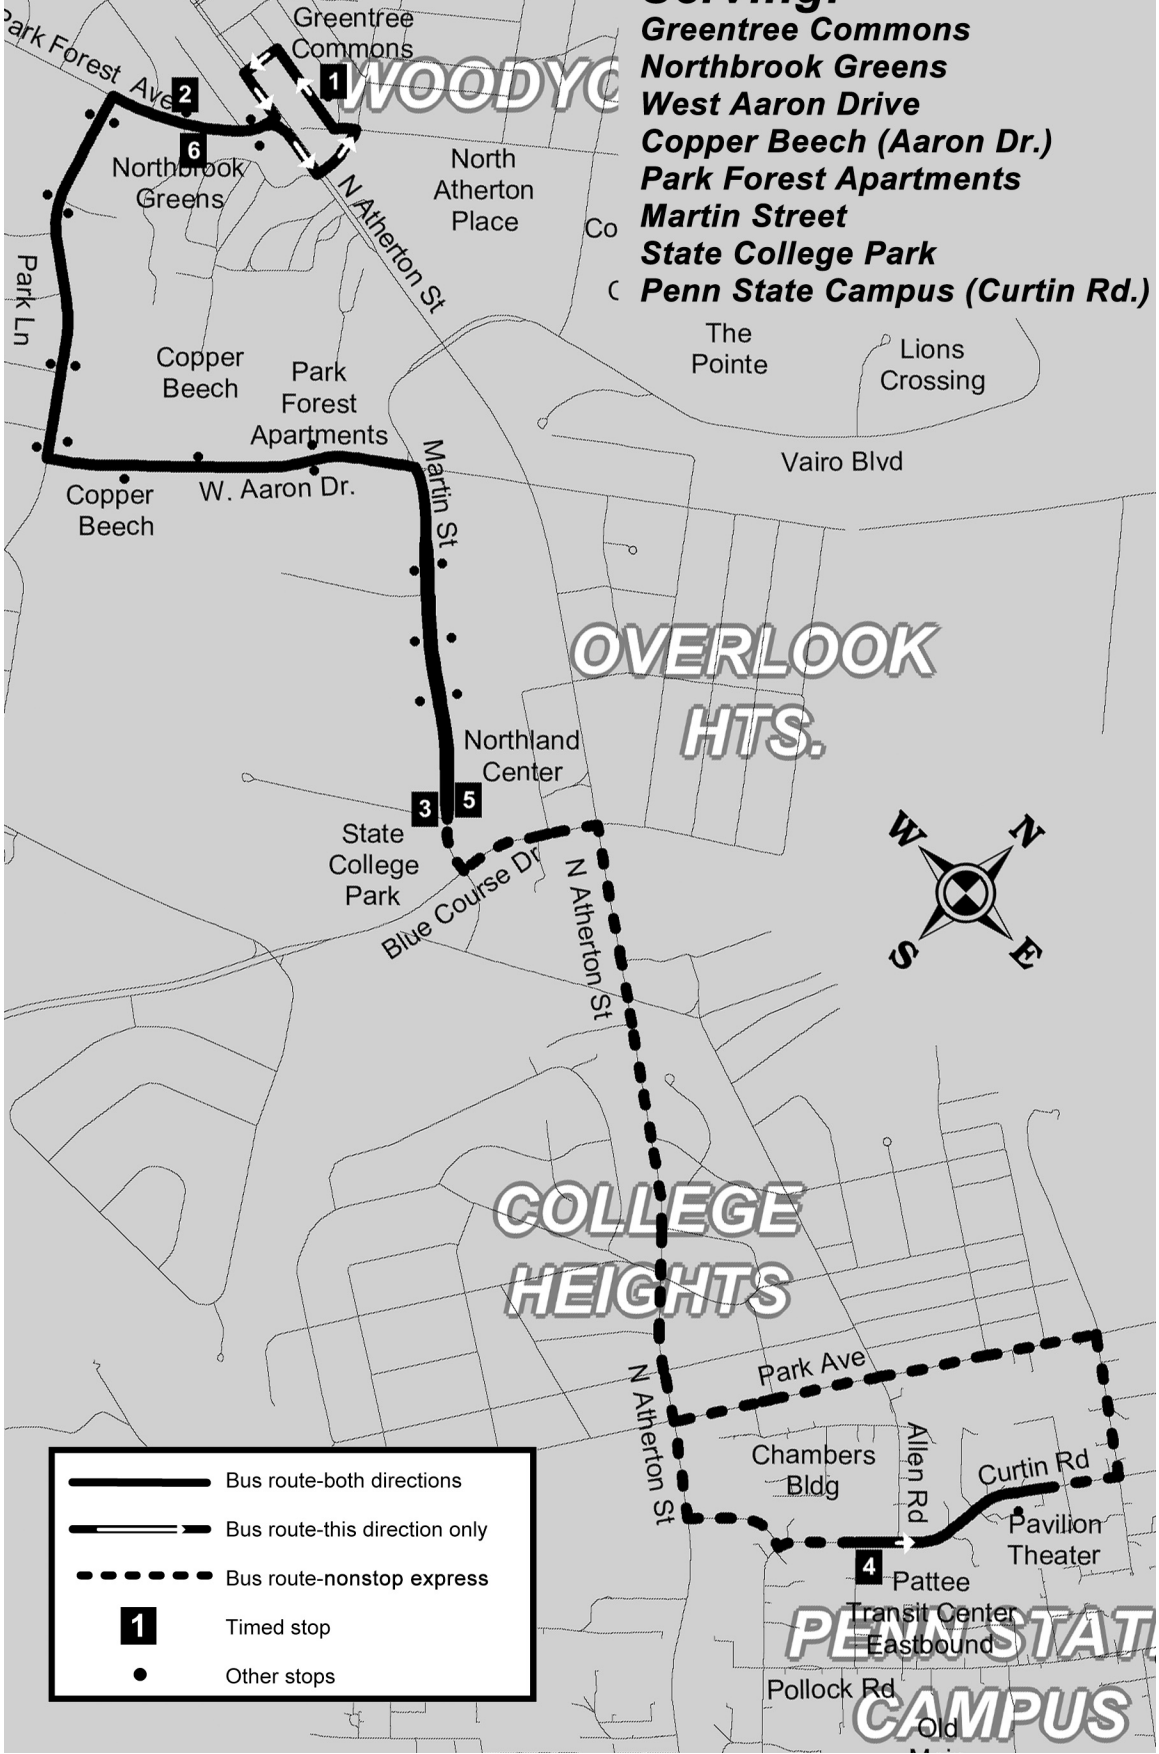

# NE Martin St./Aaron Dr. Express

**Serving:**  
 Greentree Commons  
 Northbrook Greens  
 West Aaron Drive  
 Copper Beech (Aaron Dr.)  
 Park Forest Apartments  
 Martin Street  
 State College Park  
 Penn State Campus (Curtin Rd.)

	Bus route-both directions
	Bus route-this direction only
	Bus route-nonstop express
	Timed stop
	Other stops