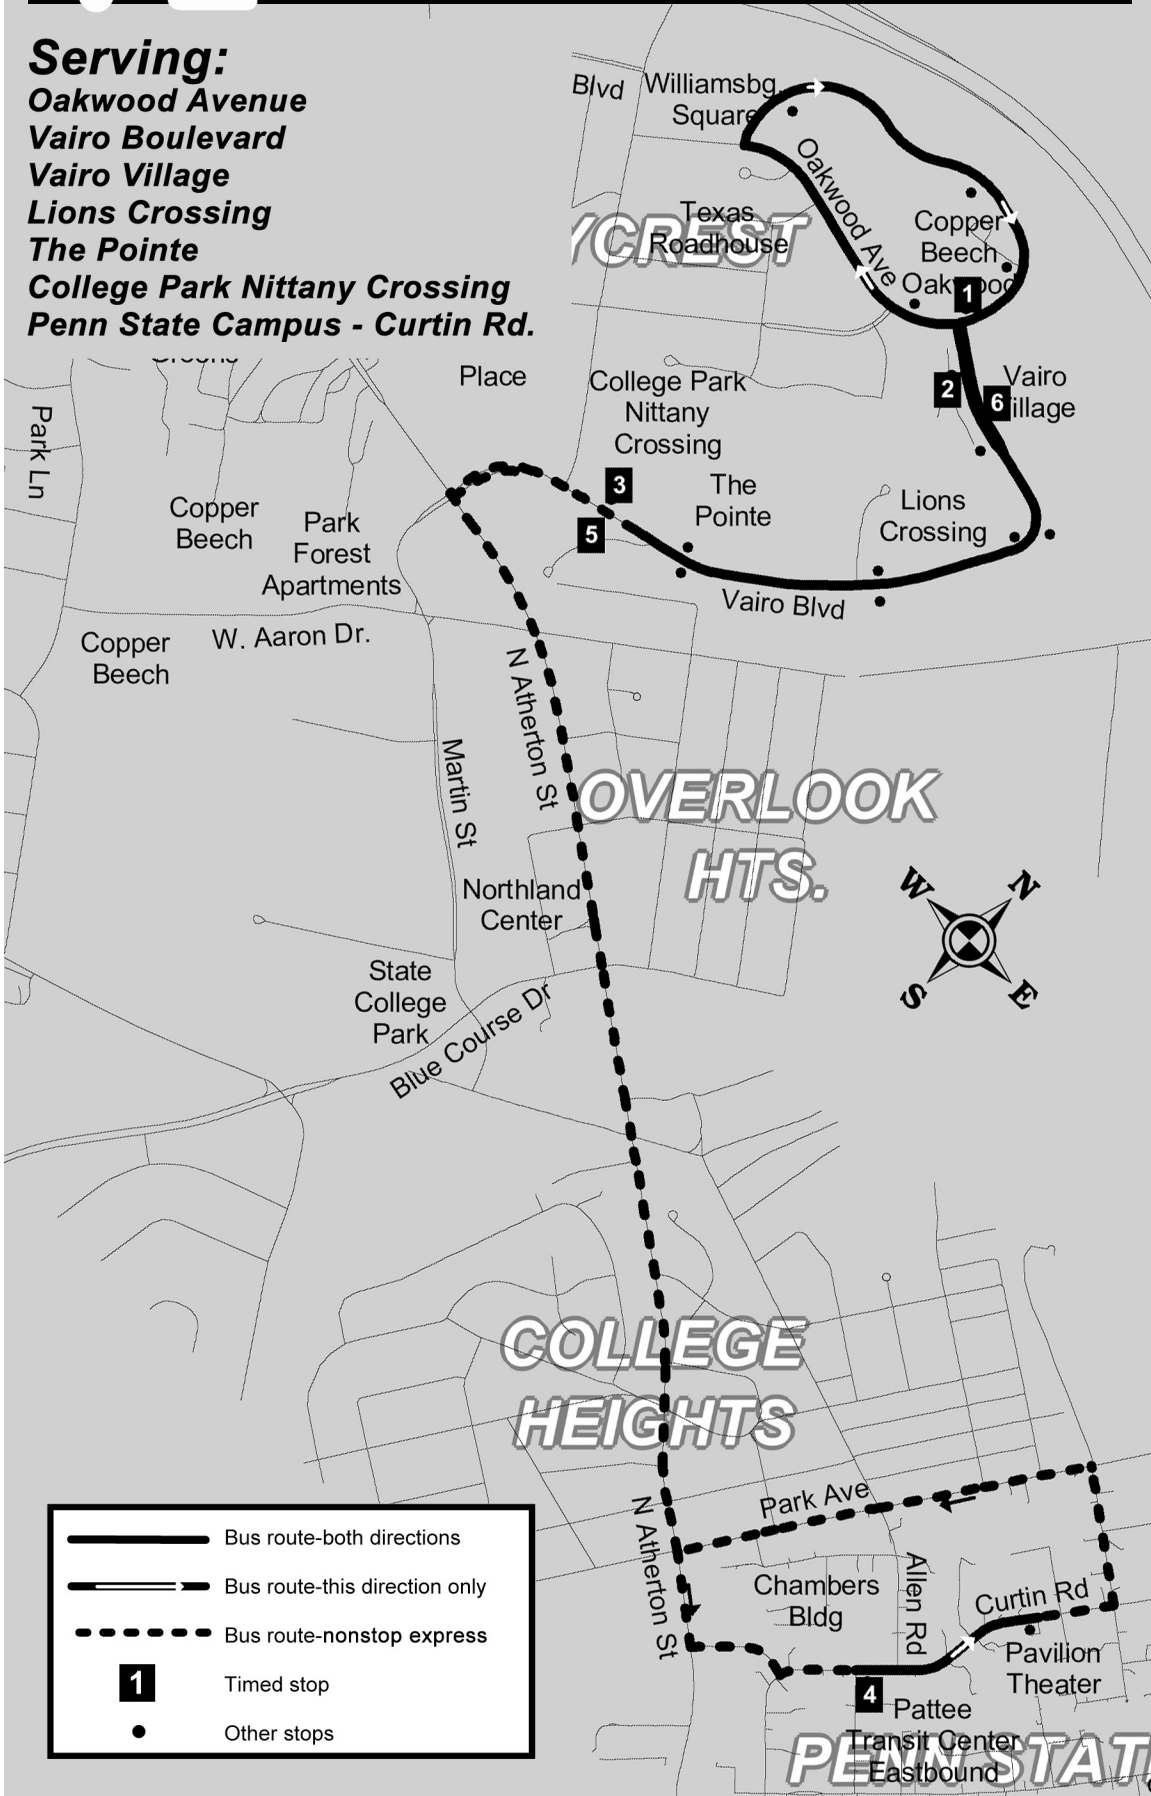

VE Vairo Blvd. Express

Serving:
Oakwood Avenue
Vairo Boulevard
Vairo Village
Lions Crossing
The Pointe
College Park Nittany Crossing
Penn State Campus - Curtin Rd.

	Bus route-both directions
	Bus route-this direction only
	Bus route-nonstop express
	Timed stop
	Other stops

PENN STATE