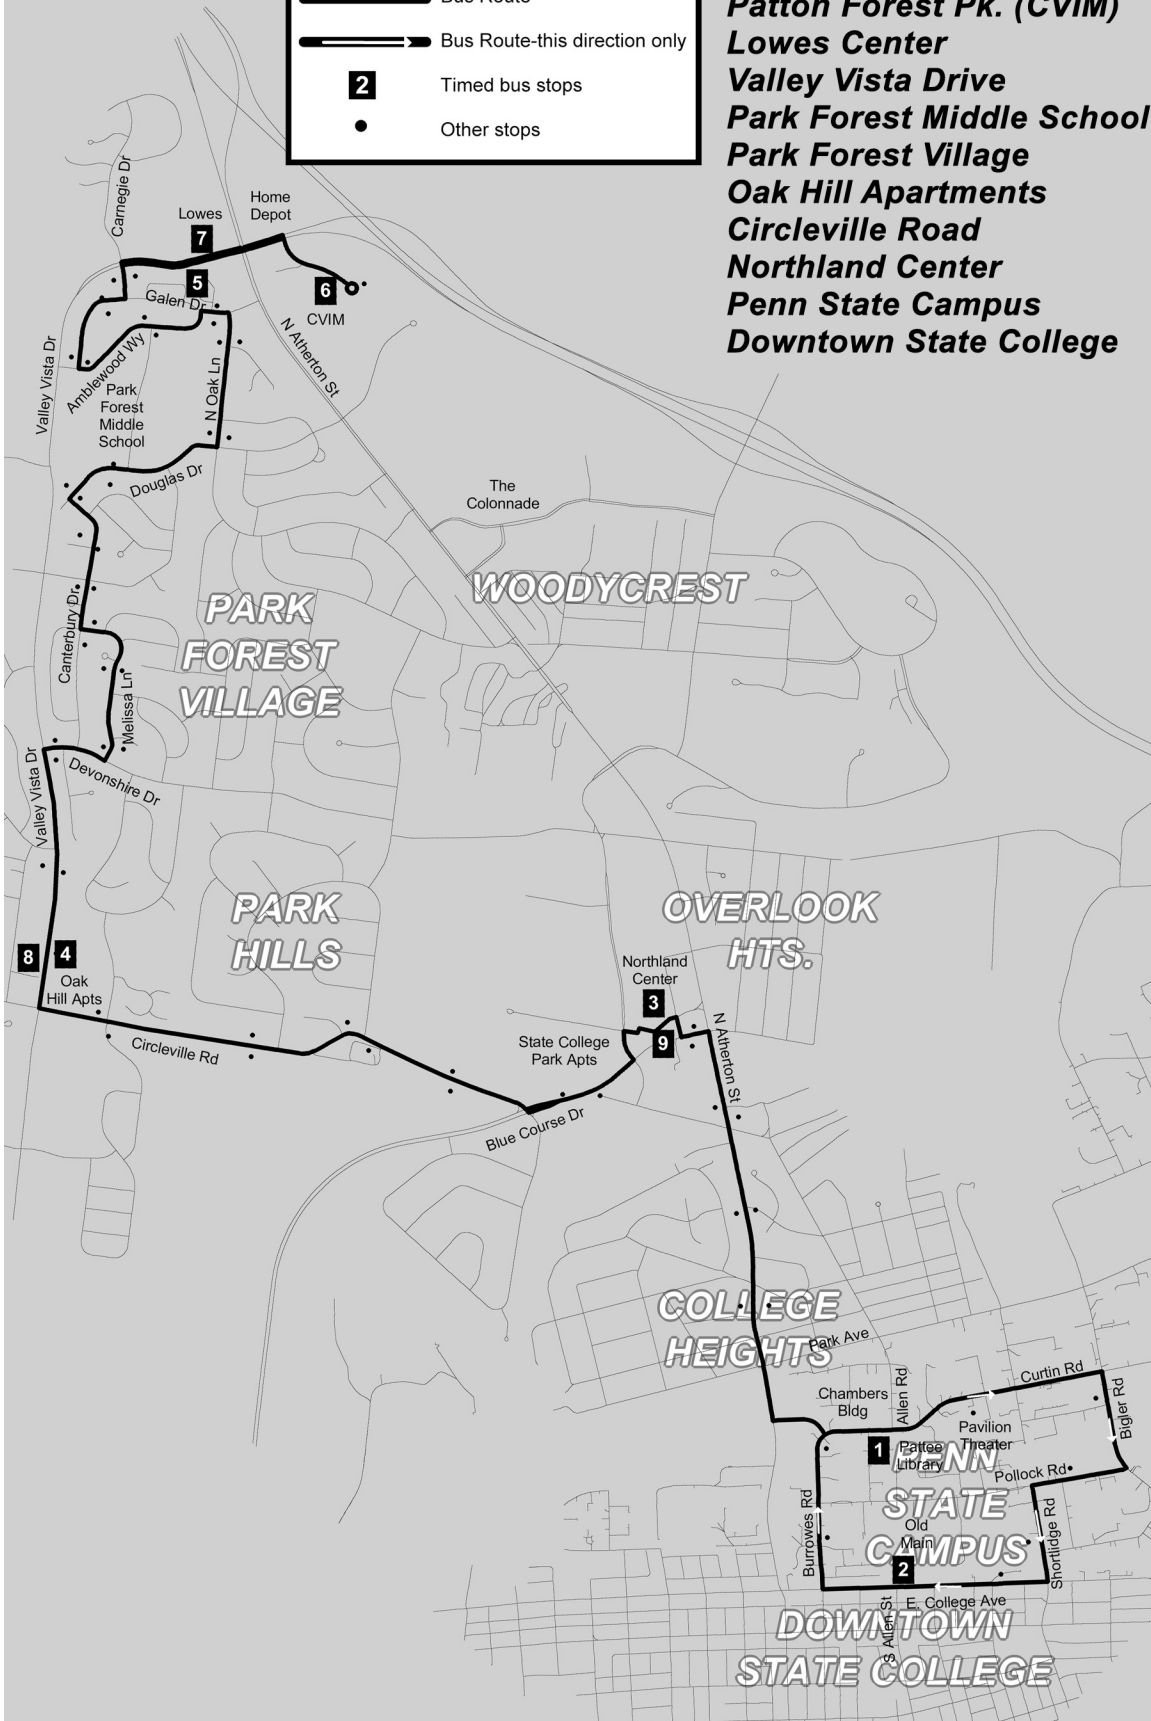

W

Valley Vista

Serving:

- Patton Forest Pk. (CVIM)
- Lowes Center
- Valley Vista Drive
- Park Forest Middle School
- Park Forest Village
- Oak Hill Apartments
- Circleville Road
- Northland Center
- Penn State Campus
- Downtown State College

	Bus Route
	Bus Route-this direction only
	Timed bus stops
	Other stops