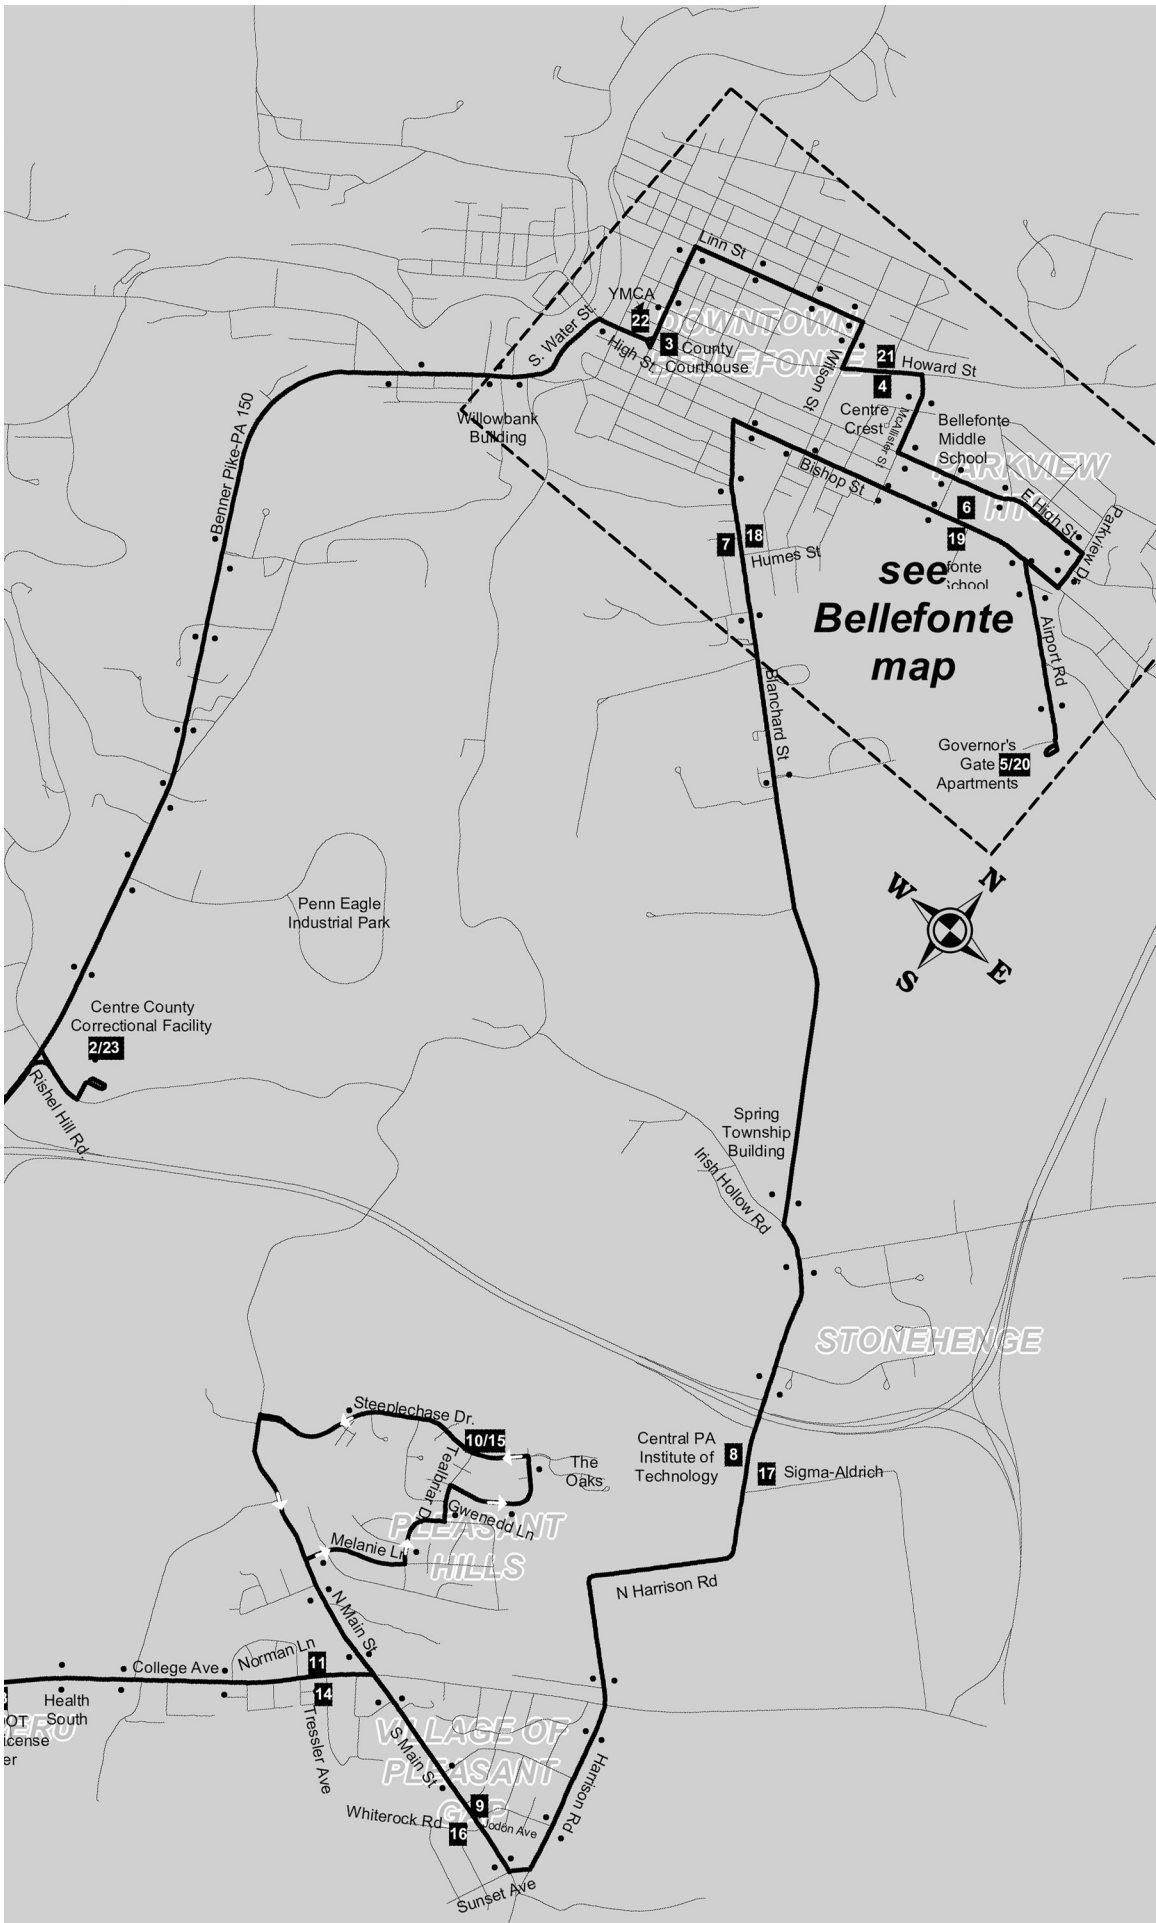

Bellefonte/Pleasant Gap

Bellefonte Map

Serving:

- Nittany Mall**
- Benner Pike**
- Centre County Correctional Facility**
- Downtown Bellefonte**
- Centre County Courthouse**
- Centre Crest**
- Parkview Heights**
- Bishop Street**
- Bellefonte High School**
- Blanchard Street**
- Central PA Institute of Technology**
- Sigma-Aldrich (Supelco)**
- Pleasant Hills & Steeplechase**
- PennDOT Driver's License Center**
- Pleasant Gap**

X Route Timetable

Monday-Friday

Direction of travel (clockwise):

	Mall to Bellefonte to Pleasant Gap to Mall												
	Leave: Nittany Mall main entrance	Centre County Correctional Facility	N. Allegheny St. at E. High St. (Confer Jewelers)	Howard Street at Centre Crest	Governors Gate Apartments	East Bishop Street at Weis Market	Blanchard Street at Union Road	N. Harrison Rd. at the Central PA Institute	South Main Street at Jodon Avenue	Steeplechase Drive at Tealbriar Lane	West College Avenue at Norman Avenue	W. College Ave. across from the Driver Exam Ctr.	Arrive: Nittany Mall main entrance
	1	2	3	4	5	6	7	8	9	10	11	12	1
	---	---	---	---	---	---	---	7:00	7:04	7:09	7:13	7:15	7:21 M
M	7:25	7:32	7:39	7:44	7:50	7:51	7:56	8:00	8:04	8:09	8:13	8:15	8:21 M
	8:20	8:27	8:34	8:39	**	8:43	8:48	8:52	8:56	9:01	9:05	9:07	9:13
	1:20	1:27	1:34	1:39	**	1:43	1:48	1:52	1:56	2:01	2:05	2:07	2:13
M	4:33	4:40	4:47	4:52	4:58	4:59	5:04	5:08	5:12	5:17	5:21	5:23	5:29 M
M	5:33	5:40	5:47	5:52	5:58	5:59	6:04	6:08	6:12	6:17	6:21	6:23	6:29 M
	7:20	7:27	7:34	7:39	**	7:43	7:48	7:52	7:56	8:01	8:05	8:07	8:13

PM trips are in bold

* These two trips enter the Nittany Mall but only as far as the X Route stop behind Sears Auto. After that stop they bypass the Nittany Mall main entrance stop and instead exit the parking lot back on to the Benner Pike and then continue directly into Campus along East College Ave.