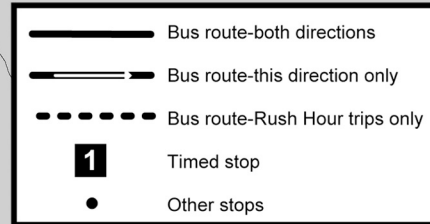

Bellefonte/Pleasant Gap

Bellefonte Map

Serving:

- Nittany Mall**
- Benner Pike**
- Centre County Correctional Facility**
- Downtown Bellefonte**
- Centre County Courthouse**
- Centre Crest**
- Parkview Heights**
- Bishop Street**
- Bellefonte High School**
- Blanchard Street**
- Central PA Institute of Technology**
- Sigma-Aldrich (Supelco)**
- Pleasant Hills & Steeplechase**
- PennDOT Driver's License Center**
- Pleasant Gap**

X Route Timetable

Monday-Friday

Direction of travel (clockwise):

	Mall to Bellefonte to Pleasant Gap to Mall												
	Leave: Nittany Mall main entrance	Centre County Correctional Facility	N. Allegheny St. at E. High St. (Confer Jewelers)	Howard Street at Centre Crest	Governors Gate Apartments	East Bishop Street at Weis Market	Blanchard Street at Union Road	N. Harrison Rd. at the Central PA Institute	South Main Street at Jodon Avenue	Steeplechase Drive at Tealbriar Lane	West College Avenue at Norman Avenue	W. College Ave. across from the Driver Exam Ctr.	Arrive: Nittany Mall main entrance
	1	2	3	4	5	6	7	8	9	10	11	12	1
	---	---	---	---	---	---	---	7:00	7:04	7:09	7:13	7:15	7:21 M
M	7:25	7:32	7:39	7:44	7:50	7:51	7:56	8:00	8:04	8:09	8:13	8:15	8:21 M
	8:20	8:27	8:34	8:39	**	8:43	8:48	8:52	8:56	9:01	9:05	9:07	9:13
	1:20	1:27	1:34	1:39	**	1:43	1:48	1:52	1:56	2:01	2:05	2:07	2:13
M	4:33	4:40	4:47	4:52	4:58	4:59	5:04	5:08	5:12	5:17	5:21	5:23	5:29 M
M	5:33	5:40	5:47	5:52	5:58	5:59	6:04	6:08	6:12	6:17	6:21	6:23	6:29 M
	7:20	7:27	7:34	7:39	**	7:43	7:48	7:52	7:56	8:01	8:05	8:07	8:13

PM trips are in bold

* These two trips enter the Nittany Mall but only as far as the X Route stop behind Sears Auto. After that stop they bypass the Nittany Mall main entrance stop and instead exit the parking lot back on to the Benner Pike and then continue directly into Campus along East College Ave.