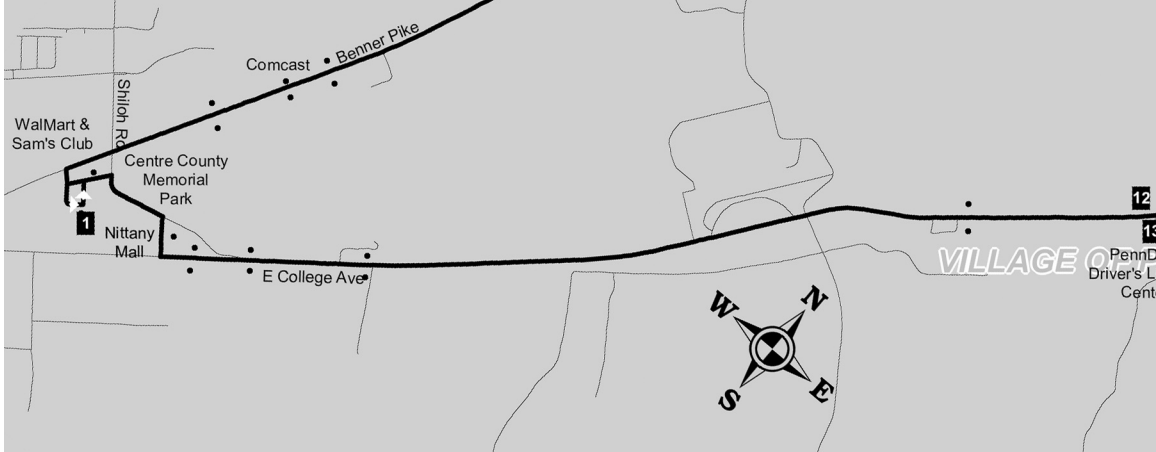

Bellefonte/Pleasant Gap

Bellefonte Map

Serving:

- Nittany Mall**
- Benner Pike**
- Centre County Correctional Facility**
- Downtown Bellefonte**
- Centre County Courthouse**
- Centre Crest**
- Parkview Heights**
- Bishop Street**
- Bellefonte High School**
- Blanchard Street**
- Central PA Institute of Technology**
- Sigma-Aldrich (Supelco)**
- Pleasant Hills & Steeplechase**
- PennDOT Driver's License Center**
- Pleasant Gap**

X Route Timetable

Monday-Friday

Direction of travel (clockwise):

	Mall to Bellefonte to Pleasant Gap to Mall												
	Leave: Nittany Mall main entrance	Centre County Correctional Facility	N. Allegheny St. at E. High St. (Confer Jewelers)	Howard Street at Centre Crest	Governors Gate Apartments	East Bishop Street at Weis Market	Blanchard Street at Union Road	N. Harrison Rd. at the Central PA Institute	South Main Street at Jodon Avenue	Steeplechase Drive at Tealbriar Lane	West College Avenue at Norman Avenue	W. College Ave. across from the Driver Exam Ctr.	Arrive: Nittany Mall main entrance
	1	2	3	4	5	6	7	8	9	10	11	12	1
	---	---	---	---	---	---	---	7:00	7:04	7:09	7:13	7:15	7:21 M
M	7:25	7:32	7:39	7:44	7:50	7:51	7:56	8:00	8:04	8:09	8:13	8:15	8:21 M
	8:20	8:27	8:34	8:39	**	8:43	8:48	8:52	8:56	9:01	9:05	9:07	9:13
	1:20	1:27	1:34	1:39	**	1:43	1:48	1:52	1:56	2:01	2:05	2:07	2:13
M	4:33	4:40	4:47	4:52	4:58	4:59	5:04	5:08	5:12	5:17	5:21	5:23	5:29 M
M	5:33	5:40	5:47	5:52	5:58	5:59	6:04	6:08	6:12	6:17	6:21	6:23	6:29 M
	7:20	7:27	7:34	7:39	**	7:43	7:48	7:52	7:56	8:01	8:05	8:07	8:13

PM trips are in bold

* These two trips enter the Nittany Mall but only as far as the X Route stop behind Sears Auto. After that stop they bypass the Nittany Mall main entrance stop and instead exit the parking lot back on to the Benner Pike and then continue directly into Campus along East College Ave.