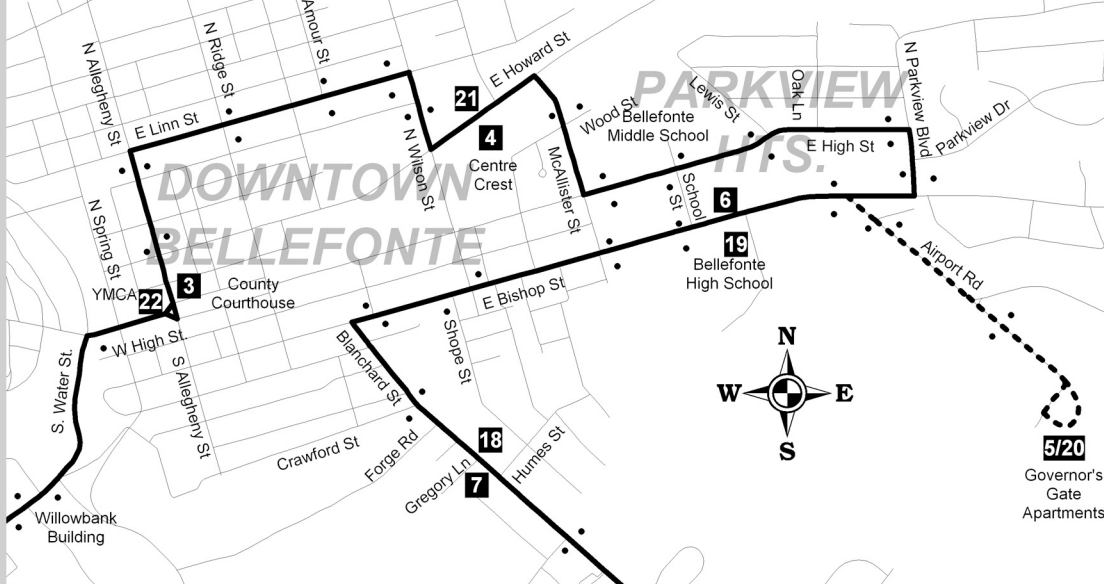

Bellefonte/Pleasant Gap

Bellefonte Map

Serving:

- Nittany Mall**
- Benner Pike**
- Centre County Correctional Facility**
- Downtown Bellefonte**
- Centre County Courthouse**
- Centre Crest**
- Parkview Heights**
- Bishop Street**
- Bellefonte High School**
- Blanchard Street**
- Central PA Institute of Technology**
- Sigma-Aldrich (Supelco)**
- Pleasant Hills & Steeplechase**
- PennDOT Driver's License Center**
- Pleasant Gap**

X Route Timetable

Monday-Friday

Direction of travel (clockwise):

	Mall to Bellefonte to Pleasant Gap to Mall												
	Leave: Nittany Mall main entrance	Centre County Correctional Facility	N. Allegheny St. at E. High St. (Confer Jewelers)	Howard Street at Centre Crest	Governors Gate Apartments	East Bishop Street at Weis Market	Blanchard Street at Union Road	N. Harrison Rd. at the Central PA Institute	South Main Street at Jodon Avenue	Steeplechase Drive at Tealbriar Lane	West College Avenue at Norman Avenue	W. College Ave. across from the Driver Exam Ctr.	Arrive: Nittany Mall main entrance
	1	2	3	4	5	6	7	8	9	10	11	12	1
	---	---	---	---	---	---	---	7:00	7:04	7:09	7:13	7:15	7:21 M
M	7:25	7:32	7:39	7:44	7:50	7:51	7:56	8:00	8:04	8:09	8:13	8:15	8:21 M
	8:20	8:27	8:34	8:39	**	8:43	8:48	8:52	8:56	9:01	9:05	9:07	9:13
	1:20	1:27	1:34	1:39	**	1:43	1:48	1:52	1:56	2:01	2:05	2:07	2:13
M	4:33	4:40	4:47	4:52	4:58	4:59	5:04	5:08	5:12	5:17	5:21	5:23	5:29 M
M	5:33	5:40	5:47	5:52	5:58	5:59	6:04	6:08	6:12	6:17	6:21	6:23	6:29 M
	7:20	7:27	7:34	7:39	**	7:43	7:48	7:52	7:56	8:01	8:05	8:07	8:13